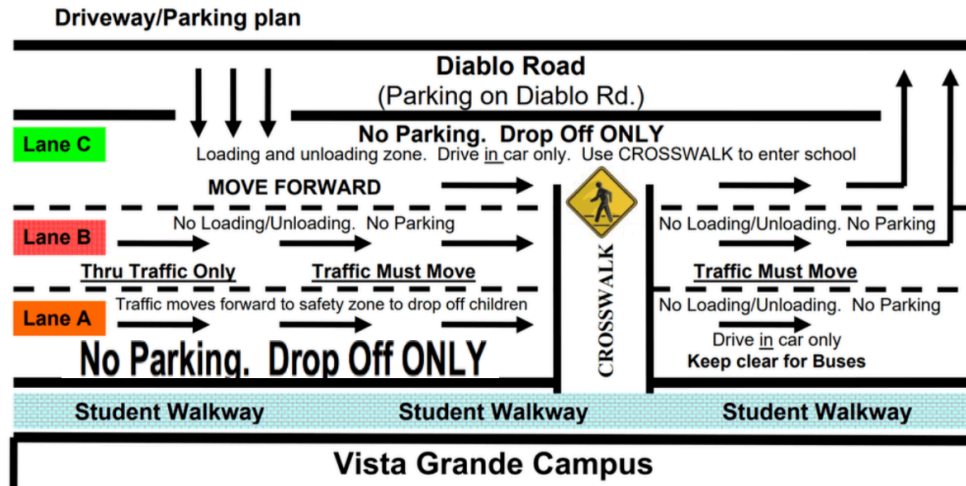

# Vista Grande Parking Lot Directions

## Updated wording to ensure safety in the lot:

- In Lane A- please pull all the way forward and have your child get out on the side of the sidewalk- **DO NOT LEAVE YOUR CAR**, you must let off your child and then pull out of the parking lot.
- In Lane B- you must continually move forward, no stopping
- In Lane C- please pull up to the cross walk and have your child get out on the side of the Diablo Road, not the inner lane. They must walk up to the main crosswalk and wait for an adult to help them cross.
- When coming into the parking lot please pull forward and support our buses coming into the lot.
- Do not cut into Lanes A or C. Enter at the start of the parking lot.
- If you drop off children in Lane C, remind them to use the crosswalk.
- Do NOT park in the Red Zones.
- Do NOT back up. It is difficult to see small children.
- School buses must be able to enter the parking lots. Load and unload at the north end.
- Keep the parking lot flowing forward in both outside lanes.
- Pull all the way forward and DO NOT drop your child off at the back, by **Kids' Country** or around the corner in the **Staff Parking Lot**.
- Please make sure anyone bringing your child to school or picking them up also knows these rules
- Please do not use cell phones when driving through the parking lot.
- Drive slowly. Watch for children in front and in back.
- Please be respectful of the staff directing traffic in the parking lot. They are keeping our children safe.
- Do not drop off or pick up children in the staff parking lot.
- Help us improve the system. Tell us your ideas, or volunteer to assist in the parking/driveway.